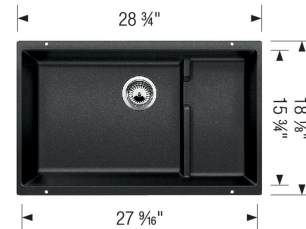

### Design and Planning Tips

- Min cabinet size: 33 in
- Bowl depth: 7,87 in ( 200.0 mm )

What is included:

Installation instructions

Cut-out template

Limited Lifetime Warranty

Undermount installation only

Minimum cabinet size: 33"

Cut-out Dimensions:

Cut-out Length: 27.81"

Cut-out Width: 16"

Cut-out Below Counter Depth: 8.66"

Sink Bowl Dimensions:

Sink Bowl Length (left-to-right): 27.56"

Sink Bowl Width (front-to-back): 15.75"

Sink Bowl Depth: 7.87"